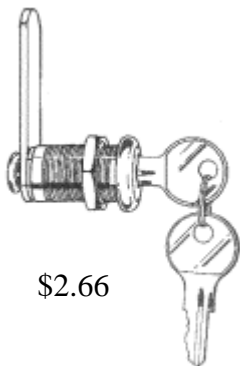

NOVEMBER 2008 SPECIALS

Specialty Locks...

\$4.56

IC990 (KA or KD)
7/8" PUSH LOCK
disc tumbler (N54G kwy)

\$2.81

IC980 (KA or KD)
7/8" DRAWER LOCK
disc tumbler (N54G kwy)

ICA1103 (1 1/8") \$1.90
ICA5803 (5/8") \$1.78
ICA7803 (7/8") \$1.78
T-TURN CAMLOCKS

\$2.66

IC970 (KA or KD)
3/4" SMALL DIAMETER
disc tumbler (N54G kwy)

\$3.04

IC974 (KA or KD)
DESK LOCK
disc tumbler (N54G kwy)

IC4700 (1 3/4") \$4.56
IC4701 (2") \$4.56
FILE CABINET LOCKS
pin tumbler (N54G kwy)

\$2.64

IC31103 (1 1/8")
2 POSTION
CAMLOCKS
standard "J" cam
KA or KD

\$2.66

IC31303 (1 3/8")
2 POSTION
CAMLOCKS
standard "J" cam
KA or KD

\$2.54

IC35803 (5/8")
2 POSTION
CAMLOCKS
standard "J" cam
KA or KD

\$2.54