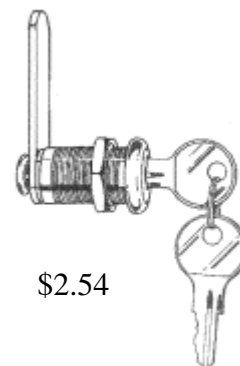

\$2.64

IC31103 (1 1/8")
2 POSTION
CAMLOCKS
standard "J" cam
KA or KD

\$2.66

IC31303 (1 3/8")
2 POSTION
CAMLOCKS
standard "J" cam
KA or KD

\$2.54

IC35803 (5/8")
2 POSTION
CAMLOCKS
standard "J" cam
KA or KD

\$2.54

IC37803 (7/8")
2 POSTION
CAMLOCKS
standard "J" cam
KA or KD

PRICES VALID UNTIL NOV. 30TH 2008 OR WHILE QUANTITIES LAST (WE RESERVE THE RIGHT TO CORRECT ANY ERRORS)

D.G. MacLachlan Limited

Tel : 604-294-6000 (Toll free : 1-800 665-0535) Fax : 604-294-3333