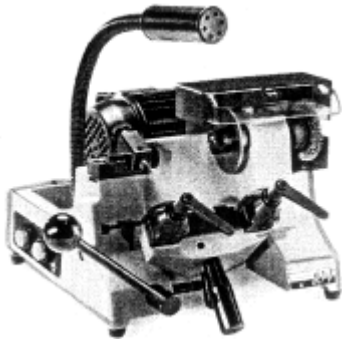

NOVEMBER 2008 SPECIALS

BIANCHI #B104 \$1473.19
SEMI-AUTOMATIC
Microswitch activation with spring loaded carriage design.
Wide jaw spacing accomodates longer and larger head keys.
Four way reversable jaws.
Adjustable "gooseneck" style light.