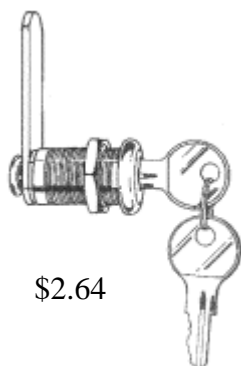

\$2.66

IC970 (KA or KD)
3/4" SMALL DIAMETER
disc tumbler (N54G kwy)

\$3.04

IC974 (KA or KD)
DESK LOCK
disc tumbler (N54G kwy)

IC4700 (1 3/4") \$4.56
IC4701 (2") \$4.56
FILE CABINET LOCKS
pin tumbler (N54G kwy)

\$2.64

IC31103 (1 1/8")
2 POSTION
CAMLOCKS
standard "J" cam
KA or KD

\$2.66

IC31303 (1 3/8")
2 POSTION
CAMLOCKS
standard "J" cam
KA or KD

\$2.54

IC35803 (5/8")
2 POSTION
CAMLOCKS
standard "J" cam
KA or KD

\$2.54