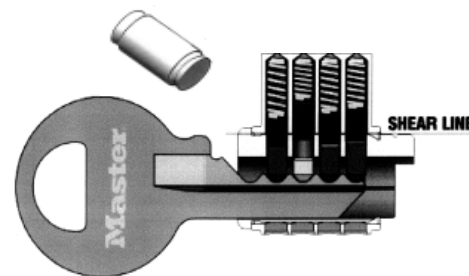

PRICES VALID UNTIL DEC. 31ST 2008 OR WHILE QUANTITIES LAST (WE RESERVE THE RIGHT TO CORRECT ANY ERRORS)