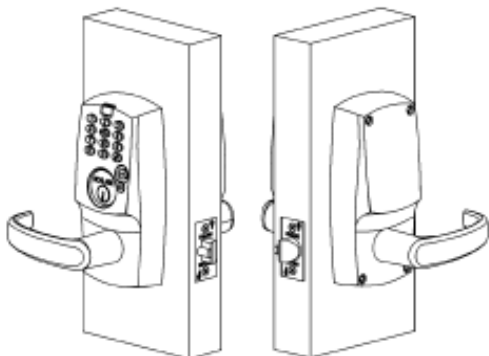

KING COBRA

KC5196-2-17 RH 626 $403.48

MANUALLY PROGRAMMABLE
CYLINDRICAL LOCK